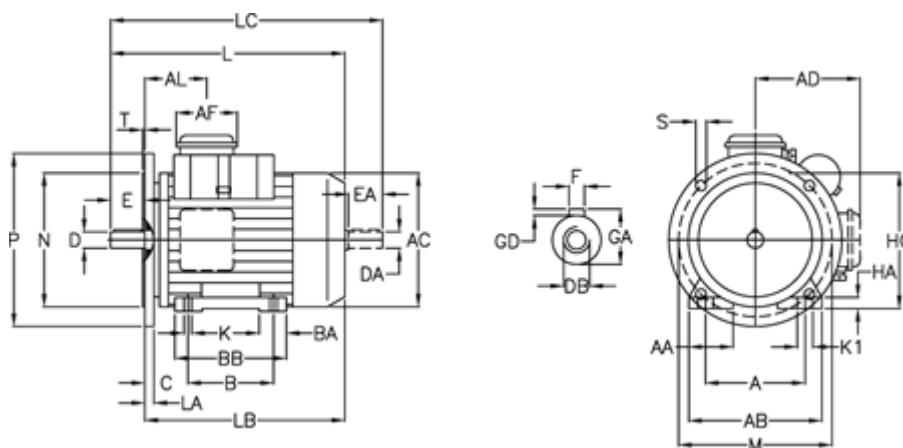

Article number: 25037267102

Description: ICME Single-phase motor M71 A2 0,37KW
2 - 2800 rpm 1x230 Volt 50Hz B3/B5 with running capacitor

Measures

A = 112	BA = 22	EA = 30	K = 7	P = 160
A/F = 70	BB H7 = 109	F = 5	K1 = 17	S = 9.5
AA = 30	C = 45	GA = 16	L = 247	T = 3.5
AB = 144	CA = 86	GD = 5	LA = 10	
AC = 137	D = 14	H = 71	LB = 217	
AD = 107	DA = 14	HA = 12	LC = 281	
AL = 76	DB = M5	HC = 143	M = 130	
B = 90	E = 30	HD = 178	N = 110	